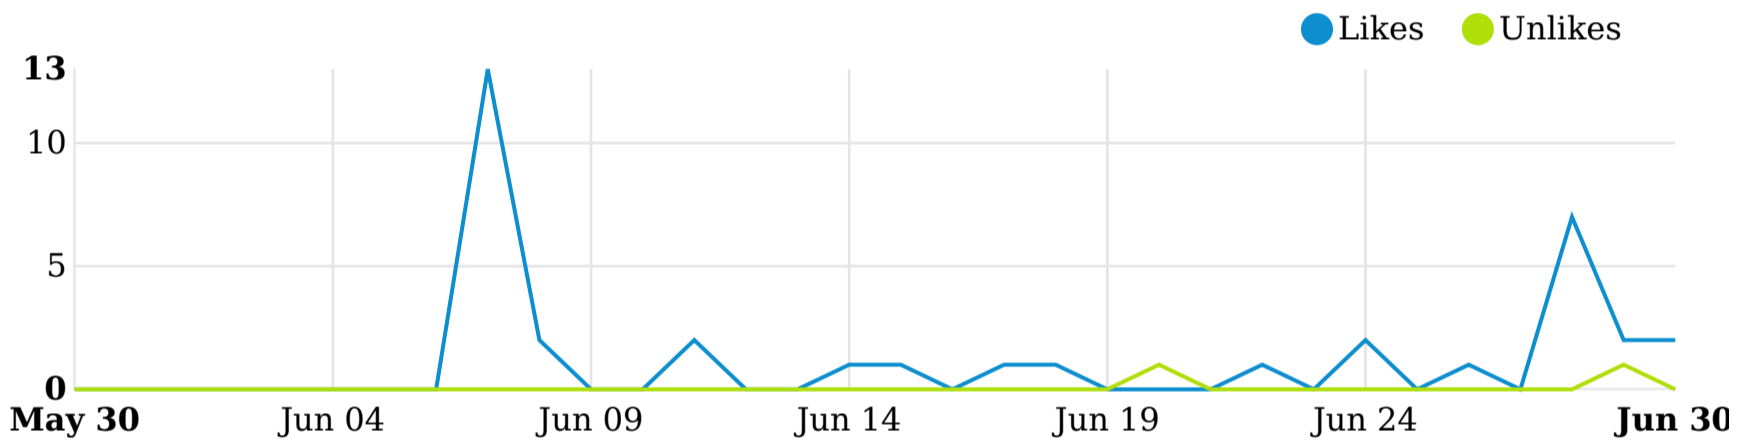

Type a Header here

May 30, 2017 - Jun 30, 2017

Facebook Insights : Snapshot

Total Likes ?

11

x %

New Likes ?

36

1 (daily avg)

Page Engagement ?

112

Weekly Total Reach ?

68,866

x %

Facebook Insights : Daily Likes

Facebook Insights : Daily Post Feedback